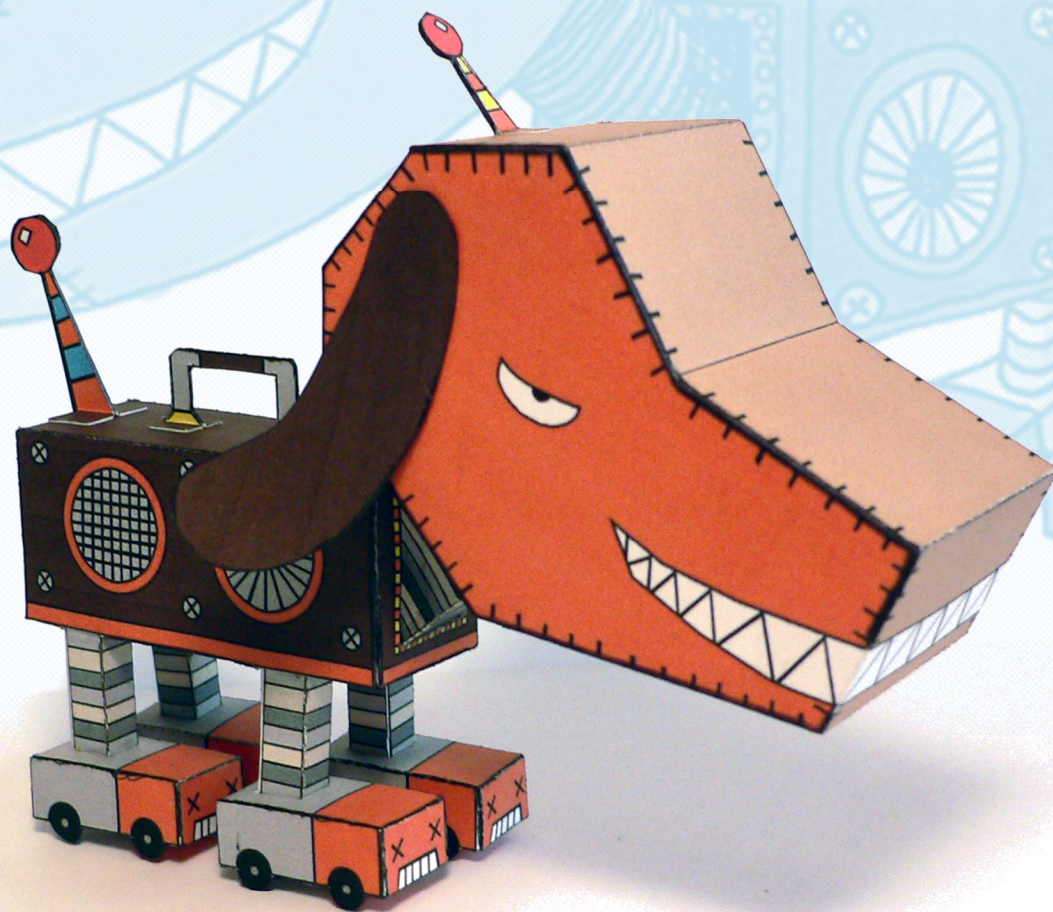

GITAROO MAN

Papercraft model of
Puma/AC30

Model designed by Nick Hayes
trpgtwgase@hotmail.com
Free to distribute.
Gitaroo Man, Puma, and AC30
are TM and © Koei Ltd.

Glue a dime or some sort of weight inside the body towards the back for balance.