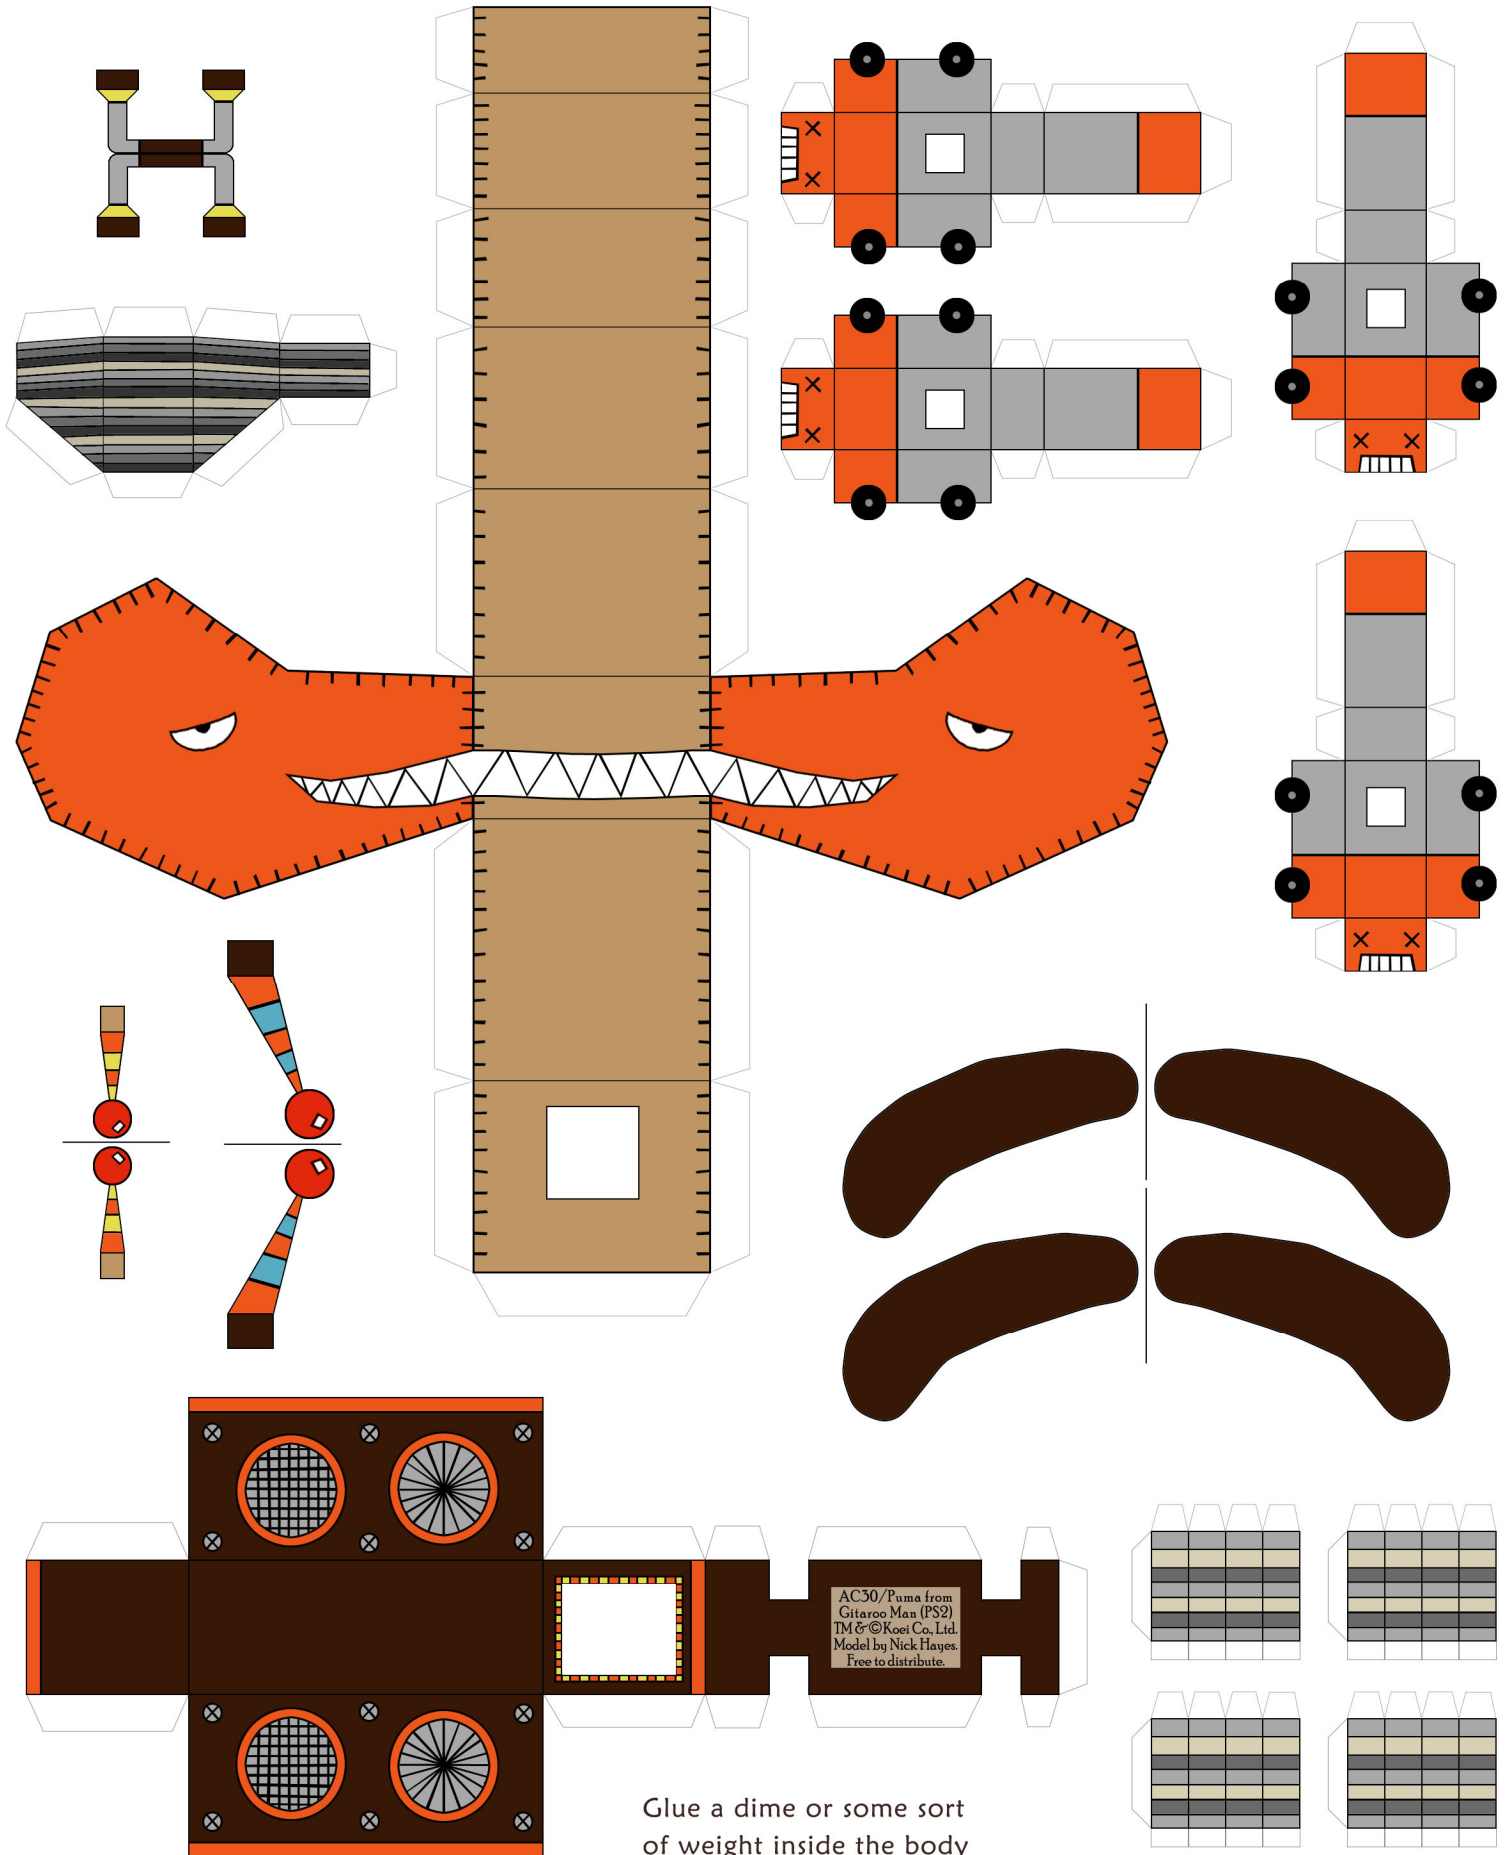

GITAROO MAN

Papercraft model of
Puma/AC30

Model designed by Nick Hayes
trpgtwgase@hotmail.com
Free to distribute.
Gitaroo Man, Puma, and AC30
are TM and © Koei Ltd.

Glue a dime or some sort of weight inside the body towards the back for balance.